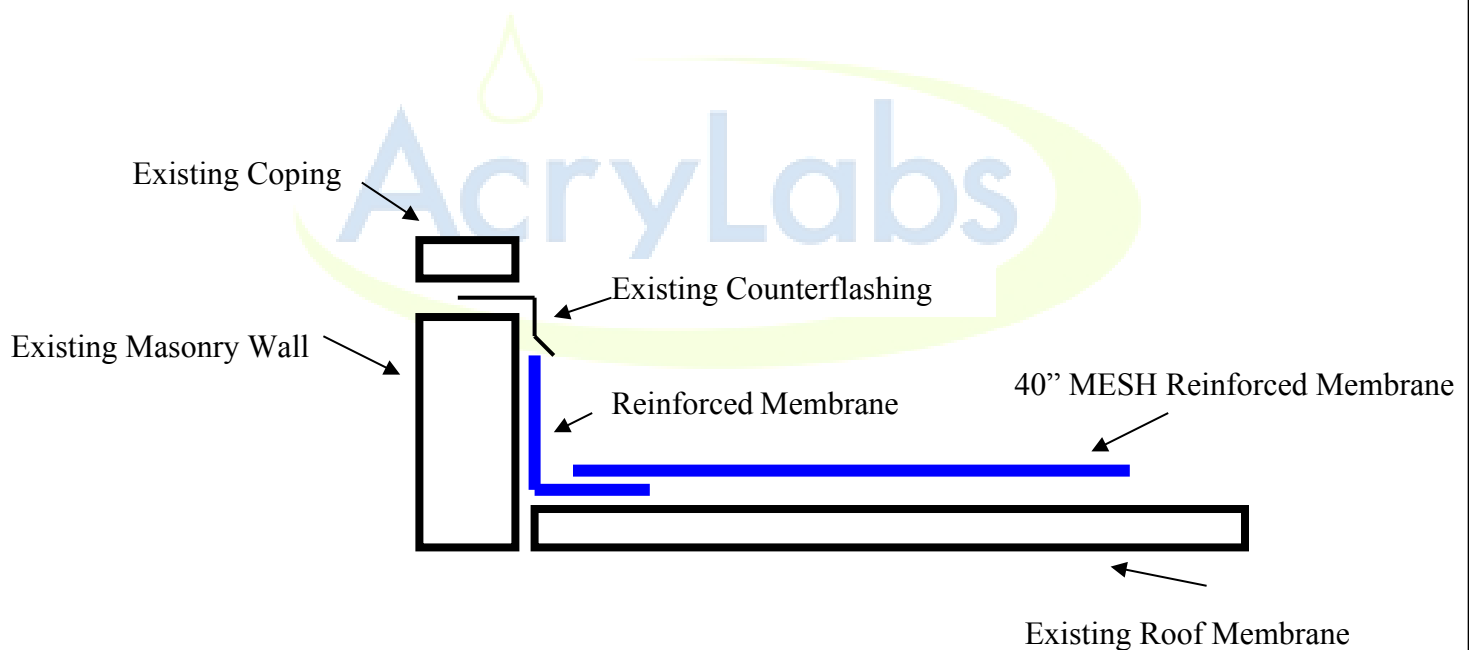

Acrylabs Roof Detail

Parapet Wall

*** Overlap for field sheet is a minimum of 3" inches**